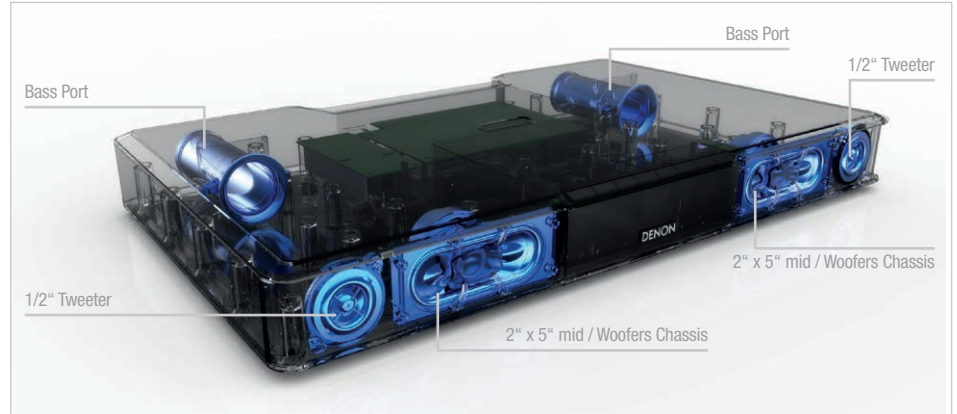

3 Listening Modes & Night Mode

In addition to the Virtual Surround sound mode, the DHT-T110 features custom sound modes tailored for different content. Choose Movie or Music for enjoying your favourite movie soundtracks and music. The Dialog mode delivers clear high fidelity sound with no additional acoustic enhancements.

It also features Night Mode which lets you enjoy high fidelity sound without annoying jumps in volume, so you can watch your favorite programs late into the night without disturbing other family members.

Easy to Install, Easy to Setup, Easy to Use

Connect the DHT-T110 directly to your TV with the included optical cable. We've also included a coaxial digital audio cable, along with a stereo analogue audio cable. The auto input switching feature chooses the best available audio source automatically. Setup is supported by quick start guide and an owner's manual.

The DHT-T110 comes with its own remote control, and it also has the ability to work with your existing TV's remote control, by learning your TV's remote control IR commands, so you can control the soundbase and your TV with just one remote control.

NEW FEATURES

- 2-way under TV Speaker Base
- 27kg weight capacity to hold up larger TVs
- Supports most of the screens up to 50"
- Bluetooth wireless streaming with aptX
- Optical and coax digital inputs as well as an analogue input
- Dolby digital decoder built in
- 3 listening modes
- Night Mode

STATE-OF-THE-ART DENON SOLUTIONS FOR MAXIMISING CONTENT QUALITY

- 2-way speaker system with 2x 1/2" tweeters and 2x oval 2" x 5" mid / woofers chassis
- Dolby digital decoding with Denon Virtual Surround
- Dynamic Bass Technology for powerful and precise bass reproduction
- Bluetooth with aptX streaming for CD like sound quality

EASE-OF-USE

- Learns your remote control
- Simple remote included
- Connects directly to your TV with one cable
- Auto input switching
- Bluetooth connectivity for wireless music streaming
- Quick Setup Guide for an easy start

Denon is a trademark or registered trademark of D&M Holdings, Inc.

* All specs can be subject to change

EAN	Model	Barcode	Color
EU	DHT-T110BKE2	4951035054833	Black
UK	DHT-T110BKE2GB	4951035054833	Black